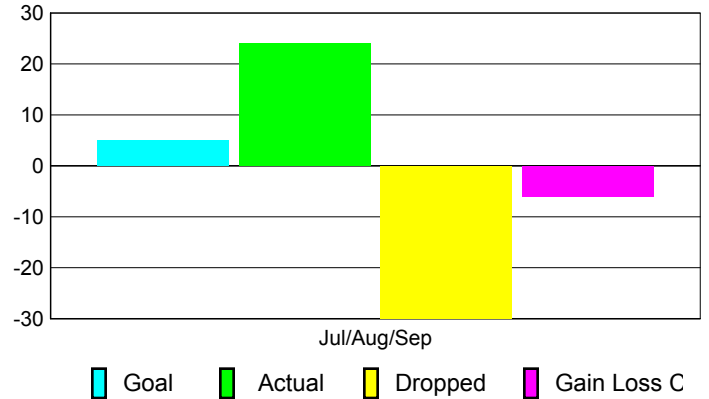

Membership Results 2010-2011

Goal, New, Dropped, Gain/Loss